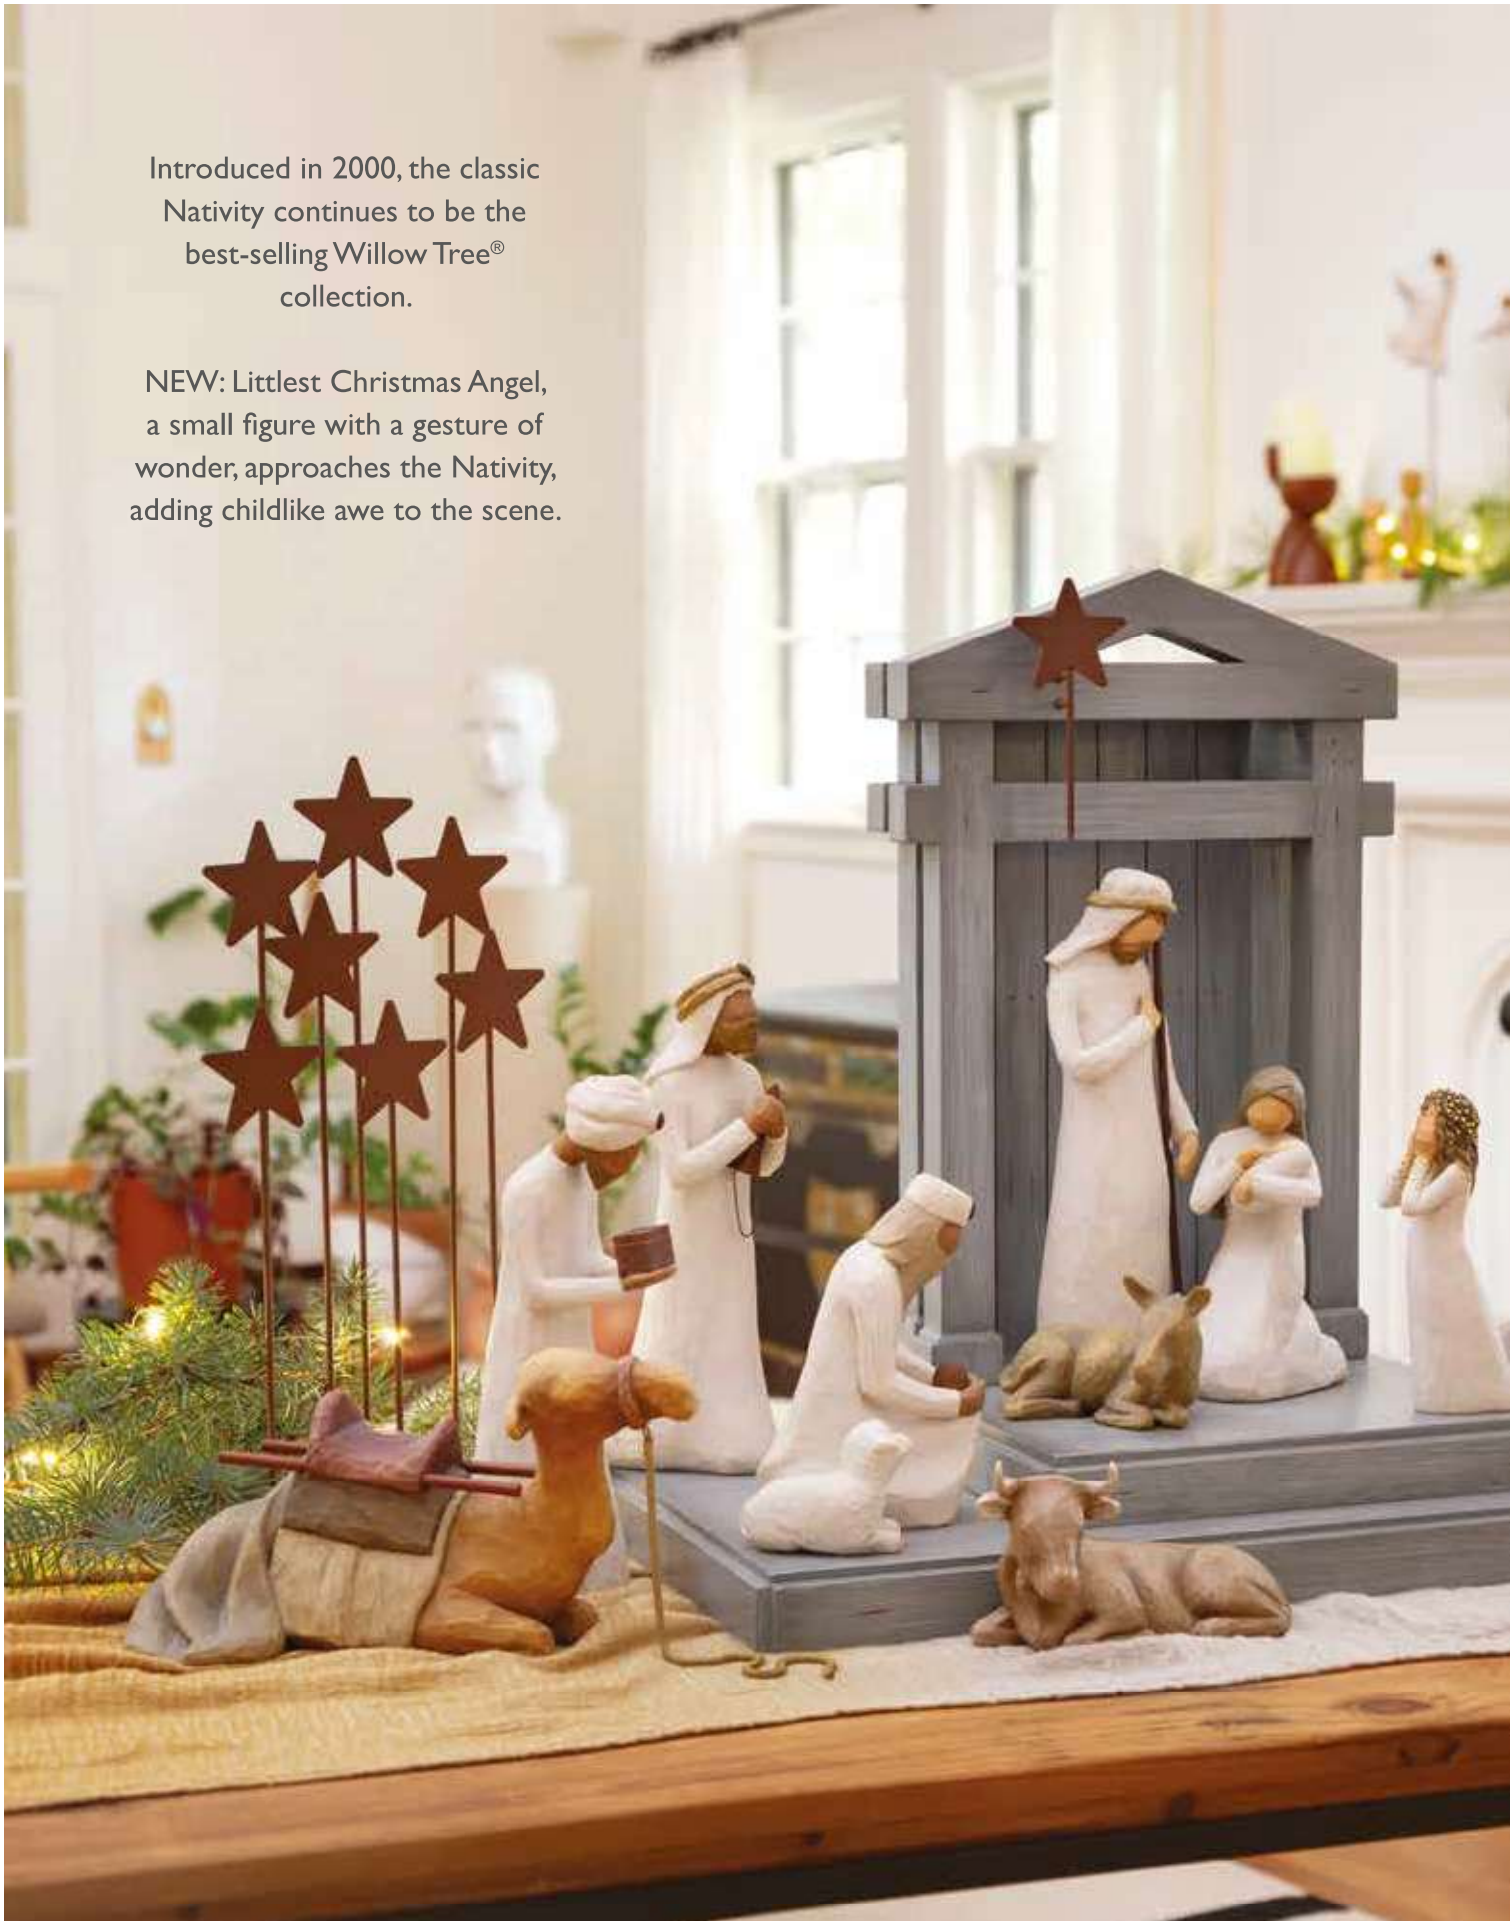

6 38713 08018 9

**26442**

**LITTLE SHEPHERDESS**

*Behold, a little love on earth*

Maximum Height: 13.5cm 🎁

6 38713 17410 9

**27183**

**ZAMPOGNARO (SHEPHERD WITH BAGPIPE)**

*A shepherd's gift... a joyous melody...*

*proclaiming the news!*

Height: 23.0cm 🎁

6 38713 22713 3

**26105**

**SHEPHERD AND STABLE ANIMALS**

*Surrounding new life with love and warmth*

Maximum Height: 18.0cm 🎁

6 38713 26105 2

Introduced in 2000, the classic Nativity continues to be the best-selling Willow Tree® collection.

NEW: Littlest Christmas Angel, a small figure with a gesture of wonder, approaches the Nativity, adding childlike awe to the scene.