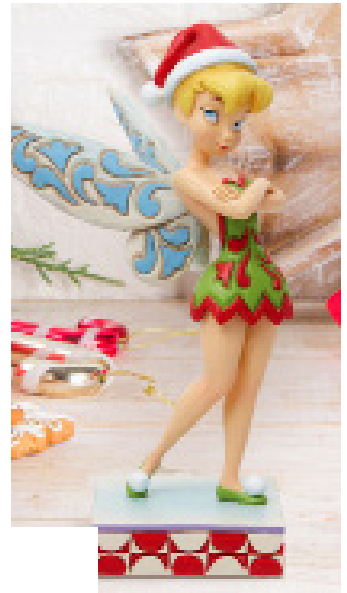

6010878
 Thumper Christmas
 Height: 10cm

6010875
 Marie Christmas
 Height: 10cm

6016889
 Merry Moments
 Dumbo & Christmas Tree
 Height : 14cm

6008986 Be Wise and
 Be Merry Christmas
 (Jiminy Santa)
 Height: 11.5cm

6010876
 Lady Christmas
 Height: 10cm

Disney Traditions Christmas

6008981
Gifts of Peace
(Rapunzel with Gifts)
Height: 18.5cm

6008982
Gifts of Song
(Ariel with Gifts)
Height: 18.5cm

6013063
Cheeky Christmas
Pixie
Tinker Bell
Height: 12cm

4051970
Pixie Dusted Present
(Tinker Bell)
Height: 15.5cm

6010874
Tinkerbell Sitting
in Holly
Height: 13cm

6008973
A Friendly Race
(Donald & Pluto Sledding)
Height: 11.5cm

6008976
Snowy Smiles
(Mickey Mouse
Snowman)
Height: 14cm

6008975
Fun in the Snow
(Chip & Dale
Sledding in an Acorn)
Height: 5.5cm

6013056
A Snowy Discovery
(Jack Skellington
& Snowman)
Height: 16.5cm

Hanging Ornaments

6000957
Nut Cracker Set 3
Donald, Mickey & Minnie
Height: 10cm