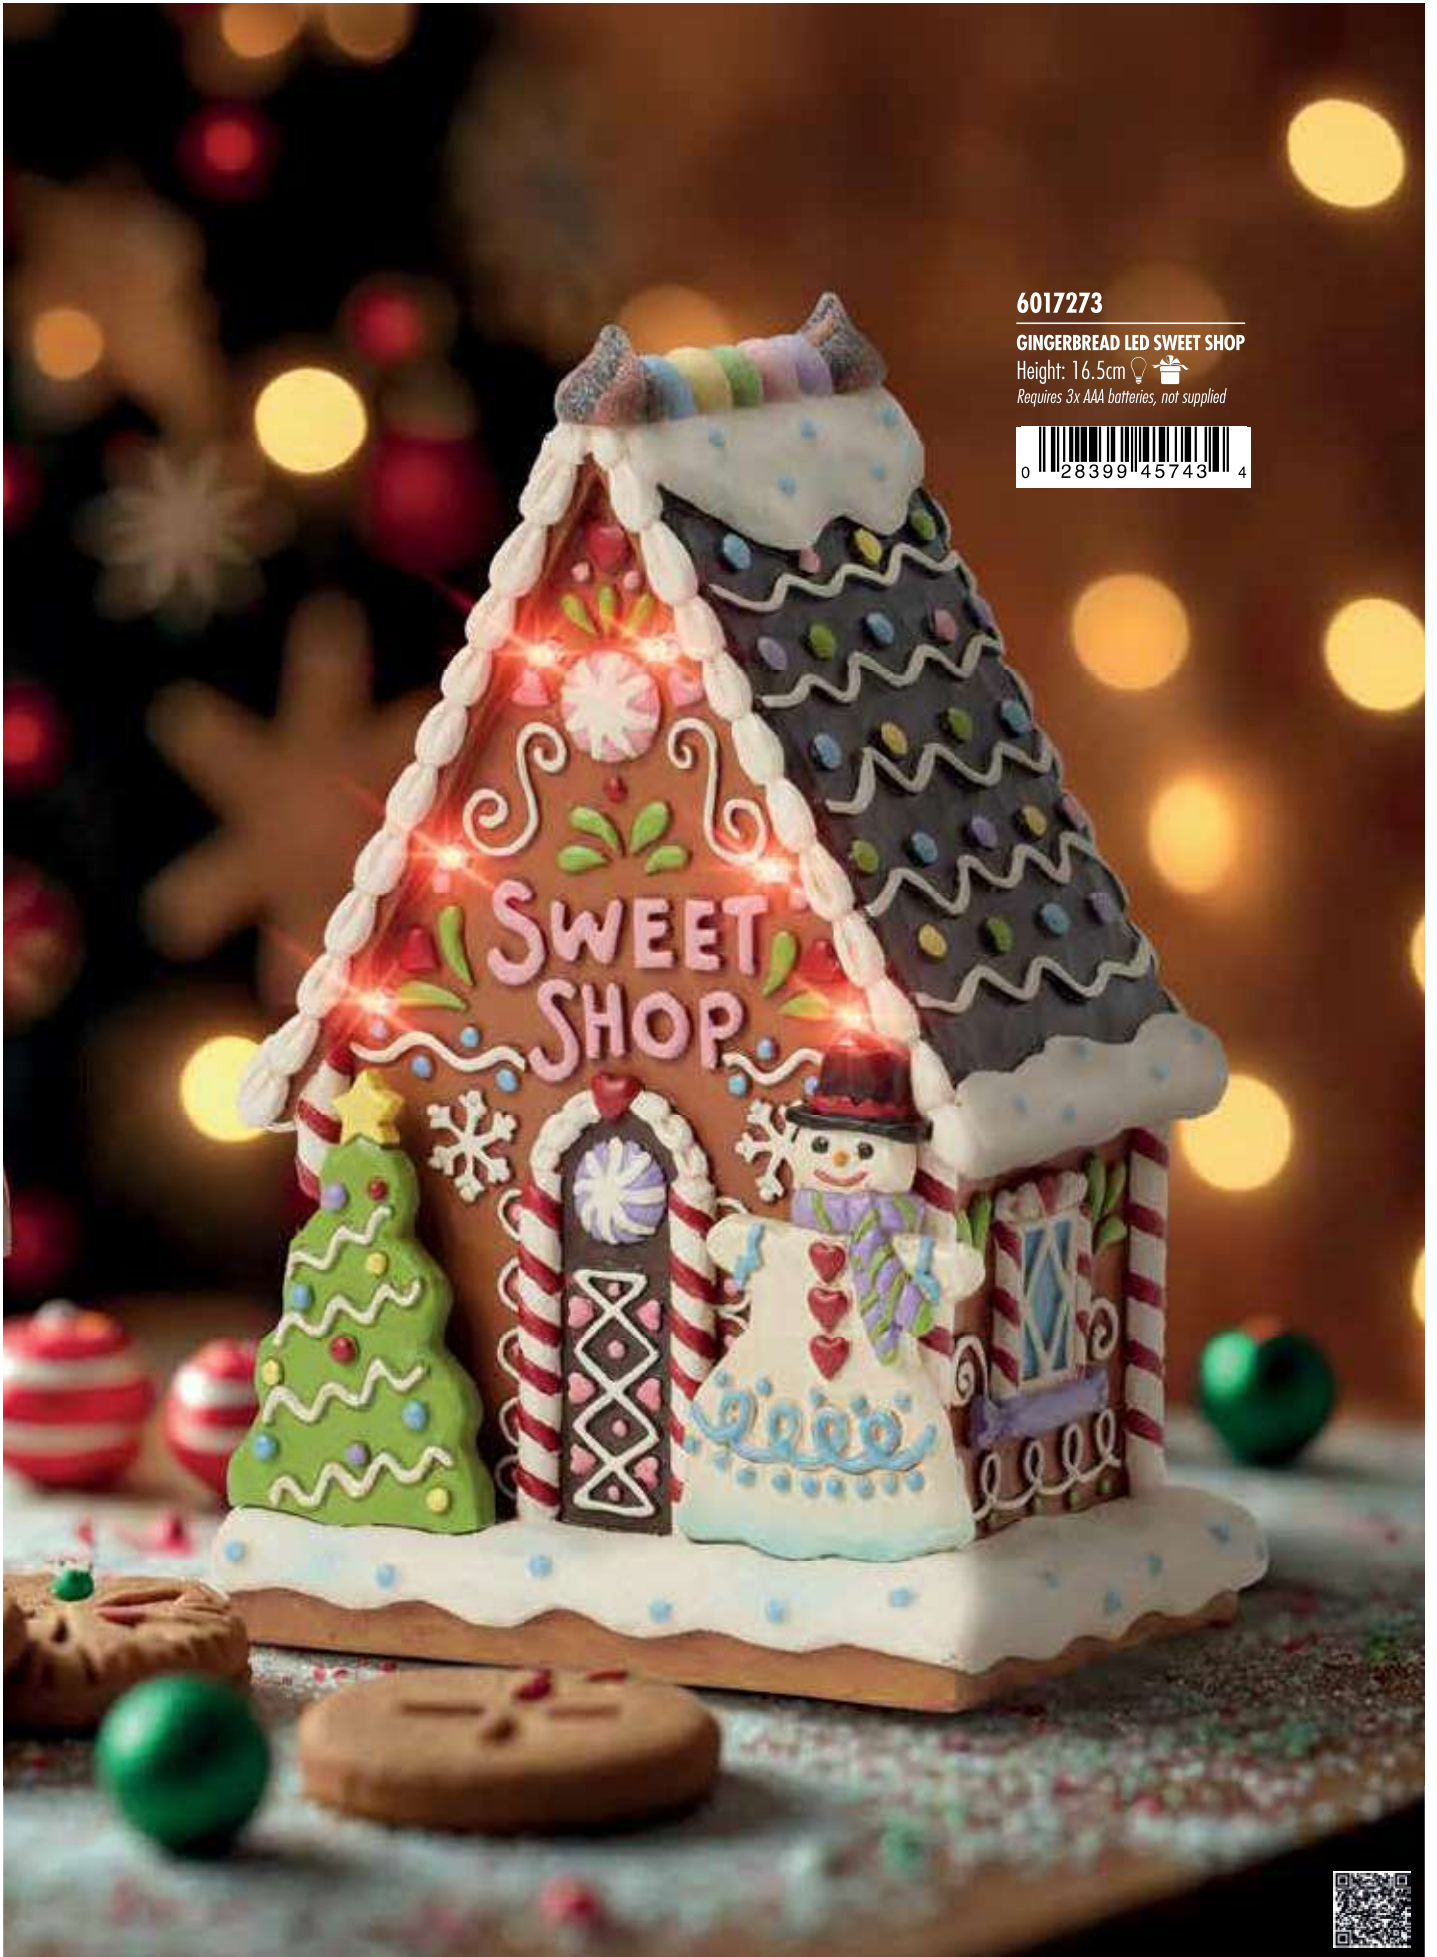

SWEETS SNOWMAN BELL

HANGING ORNAMENT

Height: 9.0cm 🎁

6017018

SWEET TREAT SANTA

(Pastel Candy Santa)

Height: 24.0cm 🎁

6017019

PASTEL WINTER WONDERS

(Pastel Candy Snowman)

Height: 19.0cm 🎁

6017273

GINGERBREAD LED SWEET SHOP

Height: 16.5cm  

Requires 3x AAA batteries, not supplied

ENESCO.CO.UK