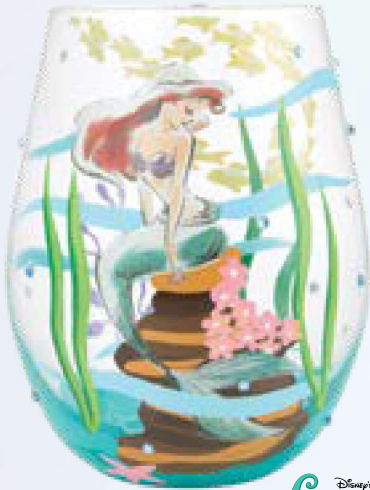

6017418

CHOOSE TO DREAM

(Belle)

Height: 12.5cm

Disney's
*Beauty
AND THE
BEAST*

Disney's
*Beauty
AND THE
BEAST*

6016995

MIDNIGHT DREAMS

(Cinderella)

Height: 22.5cm

Disney's
Cinderella

6017419

BOLD LIKE A ROSE

(Belle)

Height: 22.5cm

6016994

IF THE SHOE FITS

(Cinderella)

Height: 22.5cm

Disney's
Cinderella

Branded gift
packaging

LOLITA

All New

Disney PRINCESS

6017420

Disney's THE LITTLE MERMAID

AN OCEAN OF DREAMS

(Ariel)

Height: 12.5cm

0 28399 50757 3

6017414

Disney's Snow White and the Seven Dwarfs