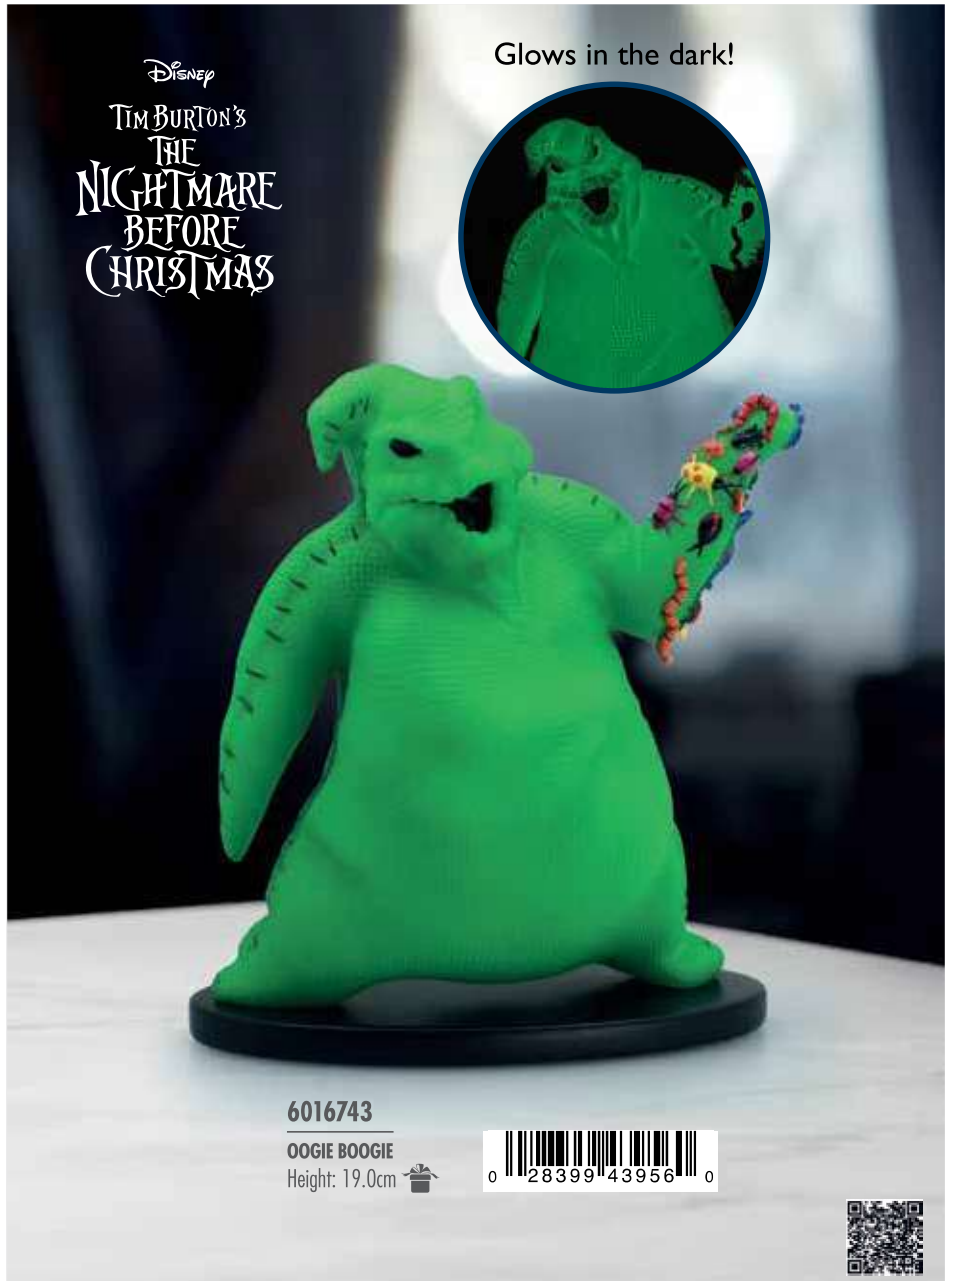

6009875
MALEFICENT DECORATIVE GOBLET
 Height: 18.0cm

Lights up!

Nightmare Before Christmas

6015329

NIGHTMARE BEFORE CHRISTMAS CHARACTER PYRAMID

Height: 23.0cm

6014972

JACK AND SALLY

Height: 23.0cm

6016744

DR. FINKLESTEIN

Height: 15.0cm

6016742

JACK AND SALLY COFFIN

Height: 24.0cm

6017365

JACK SKELLINGTON AND ZERO ANGEL STATUE

Height: 23.0cm

Requires 3x AAA batteries, not supplied

Glow in the dark!

Disney
TIM BURTON'S
THE
NIGHTMARE
BEFORE
CHRISTMAS

6016743

OOGIE BOOGIE

Height: 19.0cm

Christmas

6015327

CHRISTMAS MICKEY AND MINNIE

Height: 16.5cm 

6017369

DAISY DUCK CHRISTMAS 85TH ANNIVERSARY

Height: 15.0cm

Perfect for Disney aficionados and fashionistas alike, these sculptures are a must-have addition to any collection.