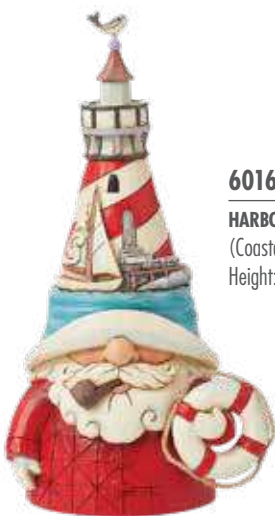

6015728
ELF SIGN
HANGING ORNAMENT
Height: 12.0cm 🎁

6015727
SANTA! I KNOW HIM!
(Excited Buddy)
Height: 22.0cm 🎁

6015729
ELF CROUCHING
HANGING ORNAMENT
Height: 10.5cm 🎁

6013940
SMILING'S MY FAVOURITE
(Buddy the Elf in Crouching Pose)
Height: 14.5cm 🎁

Gnomes

6016525
THE APPLE OF MY PIE
 (Apple Hat Gnome)
 Height: 9.5cm 📦

6016527
GRAPEFUL FOR YOU
 (Grape Hat Gnome)
 Height: 10.0cm 📦

6014487
HOLE IN ONE
 (Golf Gnome)
 Height: 10.0cm 📦

6016526
JUST PEACHY
 (Peach Hat Gnome)
 Height: 10.0cm 📦

6016378
DUTCH DREAMS
 (Dutch Girl Gnome)
 Height: 13.5cm 📦

Coastal

6016520
HARBOUR HELPER
 (Coastal Gnome)
 Height: 18.0cm 📦

6016522
SEASIDE SERENITY
 (Coastal Angel)
 Height: 20.0cm 📦

6014504
SEAS OF GIVING
 (Santa in a Boat with Tree)
 Height: 11.5cm 📦

Halloween

6016644
MINI KITTEN WITH FANGS
 Height: 9.0cm 📦

6016639
SPOOKTACULAR NIGHT
 (Wizard with LED
 Night Scene Hat)
 Height: 20.0cm 📦💡
Requires 3x AAA batteries, not supplied

Baking Spirits Bright

All New