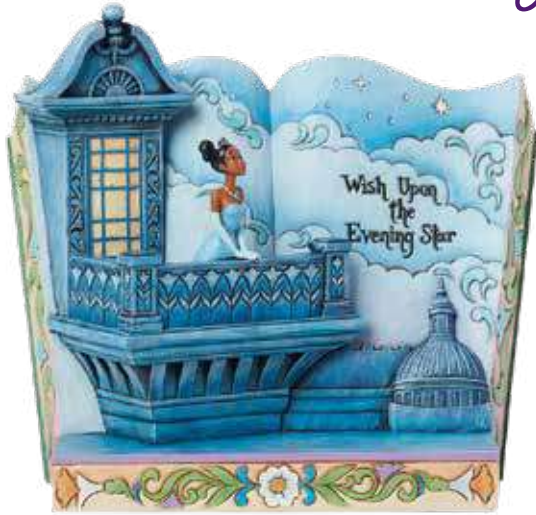

Height: 11.0cm 🎁

Christmas

6015007
CHRISTMAS BUDDIES
 (Santa Stitch & Scrump)
 Height: 14.0cm 🎁

6015009
CHRISTMAS DREAMS
 (Holiday Angel Personality Pose)
 Height: 11.5cm 🎁

6015008
CHRISTMAS MORNING
 (Holiday Stitch Personality Pose)
 Height: 12.0cm 🎁

6008986
BE WISE AND BE MERRY
 (Jiminy Cricket Christmas)
 Height: 11.0cm 🎁

6010872
ALL TANGLED UP
 (Stitch Wrapped in Lights)
 Height: 11.5cm 🎁

6008980
MISTLETOE KISSES
 (Angel & Stitch with Mistletoe)
 Height: 15.0cm 🎁

6014359
DASH AWAY JACK
 (Jack Skellington in Santa Sleigh)
 Height: 16.5cm 🎁

Disney
THE ARISTOCATS
 55th Anniversary
 2025

6010875
PURRRFECT KITTY
 (Marie Christmas)
 Height: 11.0cm 🎁

Storybooks

6015015

WISH UPON THE EVENING STAR
(Princess & the Frog Storybook)
Height: 18.0cm 📖

4031483

LOVE ENDURES
(Beauty and The Beast Storybook)
Height: 15.0cm 📖

6014323

A MERMAID'S TALE
(The Little Mermaid Storybook)
Height: 16.0cm 📖

6010087

OHANA MEANS FAMILY
(Stitch Storybook)
Height: 14.5cm 📖