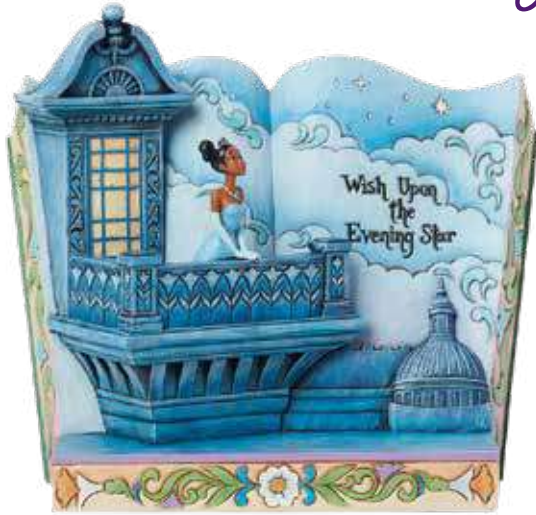

(Bambi Christmas)
Height: 11.0cm 🎁

Christmas

6015007
CHRISTMAS BUDDIES
 (Santa Stitch & Scrump)
 Height: 14.0cm 🎁

6015009
CHRISTMAS DREAMS
 (Holiday Angel Personality Pose)
 Height: 11.5cm 🎁

6015008
CHRISTMAS MORNING
 (Holiday Stitch Personality Pose)
 Height: 12.0cm 🎁

6008986
BE WISE AND BE MERRY
 (Jiminy Cricket Christmas)
 Height: 11.0cm 🎁

6010872
ALL TANGLED UP
 (Stitch Wrapped in Lights)
 Height: 11.5cm 🎁

6008980
MISTLETOE KISSES
 (Angel & Stitch with Mistletoe)
 Height: 15.0cm 🎁

6014359
DASH AWAY JACK
 (Jack Skellington in Santa Sleigh)
 Height: 16.5cm 🎁

Disney
THE ARISTOCATS
 55th Anniversary
 2025

6010875
PURRRFECT KITTY
 (Marie Christmas)
 Height: 11.0cm 🎁

Storybooks

6015015

WISH UPON THE EVENING STAR
(Princess & the Frog Storybook)
Height: 18.0cm 📖

4031483

LOVE ENDURES
(Beauty and The Beast Storybook)
Height: 15.0cm 📖

6014323

A MERMAID'S TALE
(The Little Mermaid Storybook)
Height: 16.0cm 📖

6010087

OHANA MEANS FAMILY
(Stitch Storybook)
Height: 14.5cm 📖