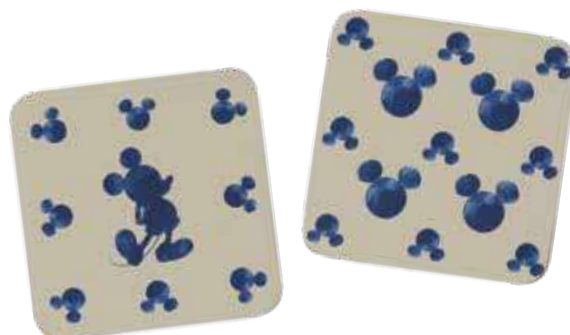

A30834
DISNEY MONO COASTERS
(Set of 4)
Length: 9.5cm, Width: 9.5cm
Wipe clean. Heat resistant to 120°C