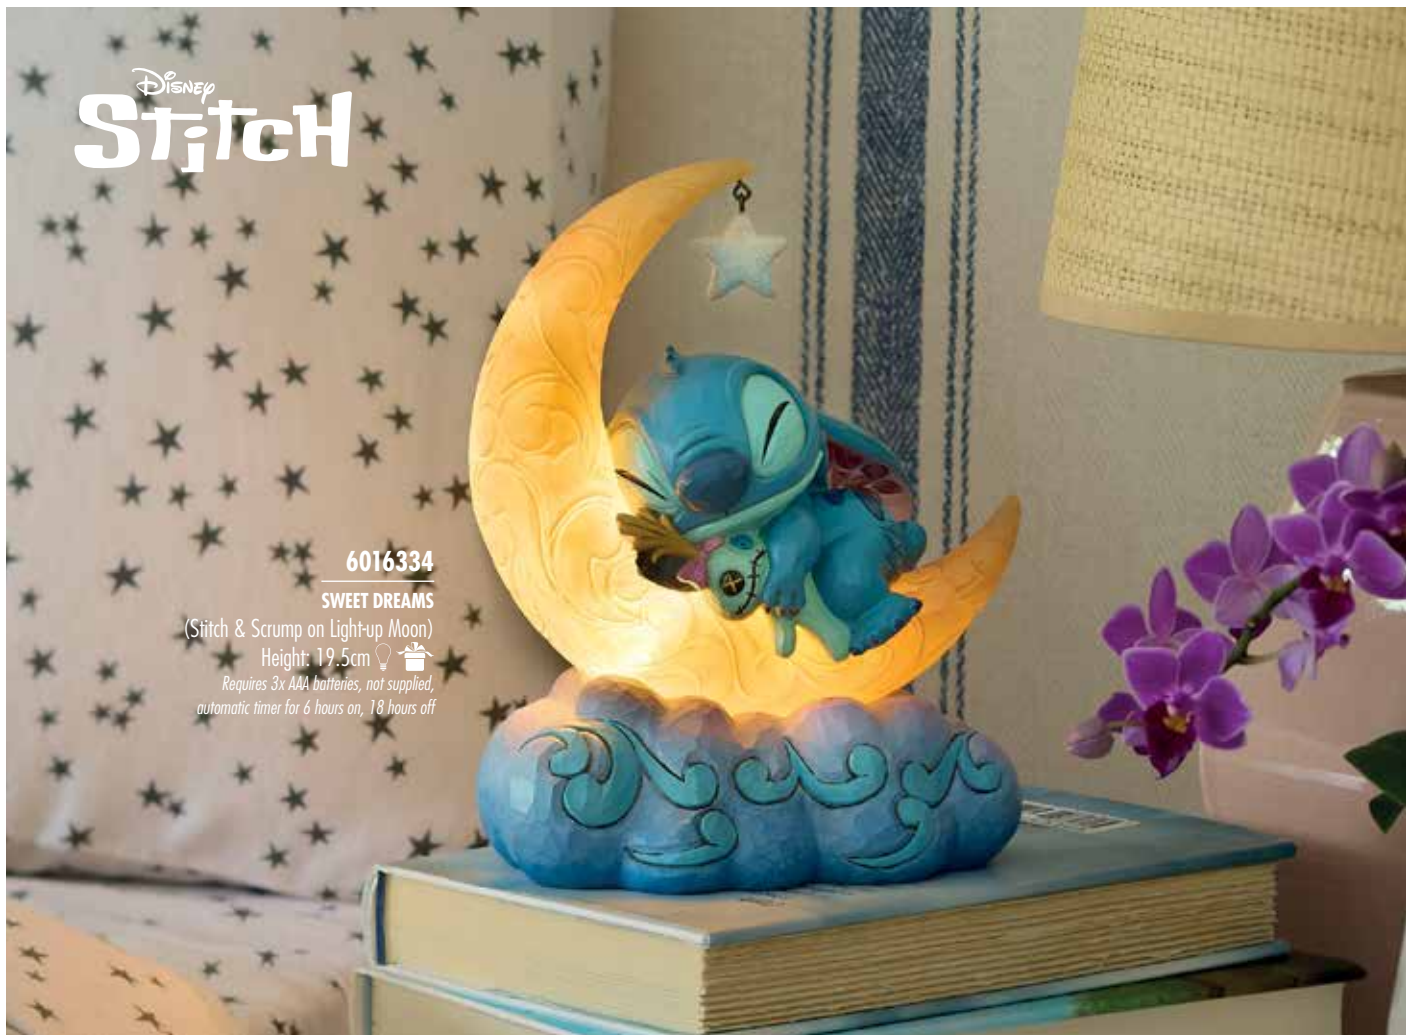

Disney
Stitch

6016334
SWEET DREAMS
(Stitch & Scrum on Light-up Moon)
Height: 19.5cm 🎁
*Requires 3x AAA batteries, not supplied,
automatic timer for 6 hours on, 18 hours off*